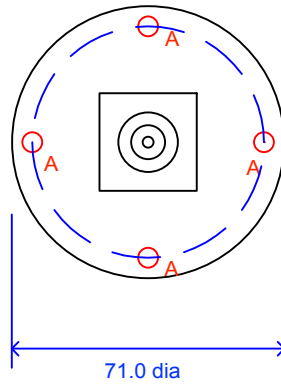

L is length shown on data sheet list.

COXXX-Y-XS

Dims: mm	Outline Drawing
Tols:	
Scale: 1:2	Drawn by:
2016	Peak Antennas LLC