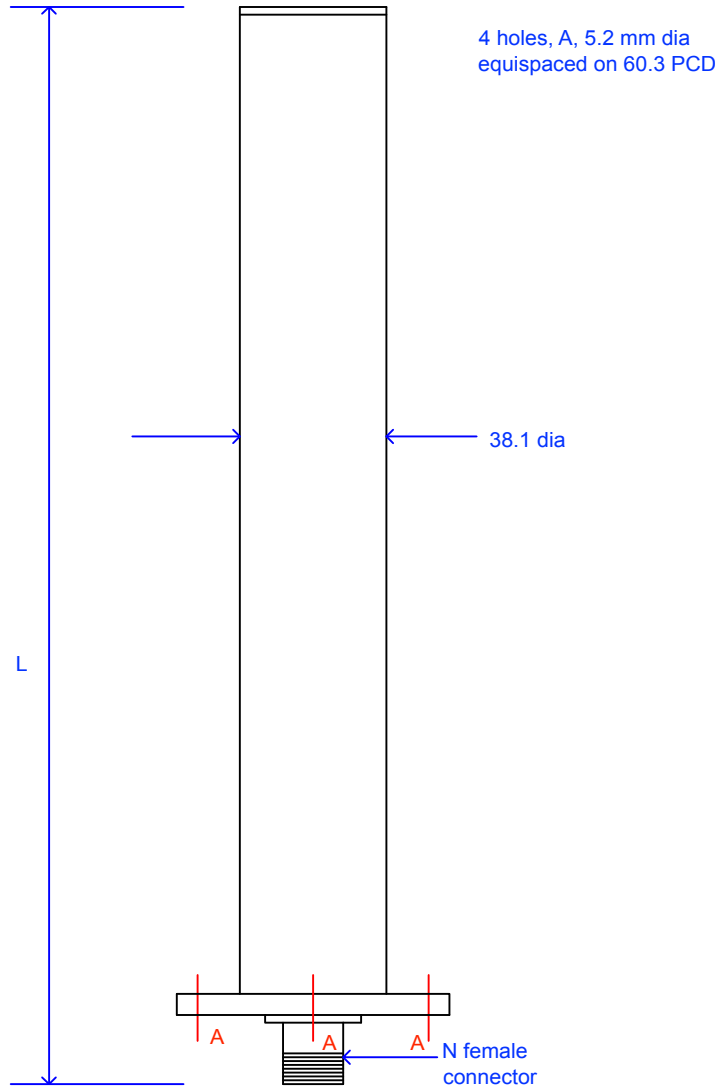

L is length shown on data sheet list.

COXXX-Y-XS

Dims: mm	Outline Drawing
Tols:	
Scale: 1:2	Drawn by:
2016	Peak Antennas LLC