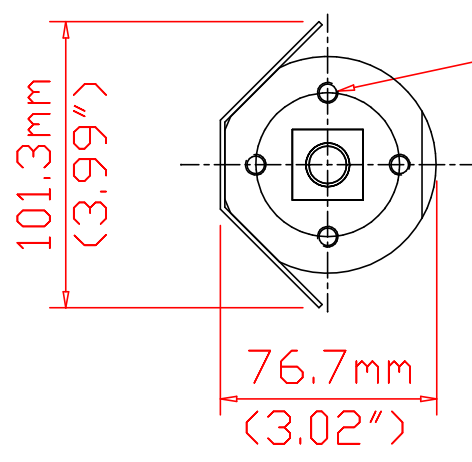

N TYPE CONNECTOR

4 OFF HOLES EQUI SP ON 51.0mm PCD, TAPPED 1/4"-20 TAPPED 10mm DEEP.

18.5mm (0.73 inches)

REVN.	DESCRIPTION	DATE	INIT
DRG. No	TITLE	DRAWN	M. DAWSON
	MOUNTING DETAILS	SCALE	Not To Scale
	SCR130-12 ANTENNA	DATE	NOV 2006
REVN 1	MAT' L:	CHECKED	