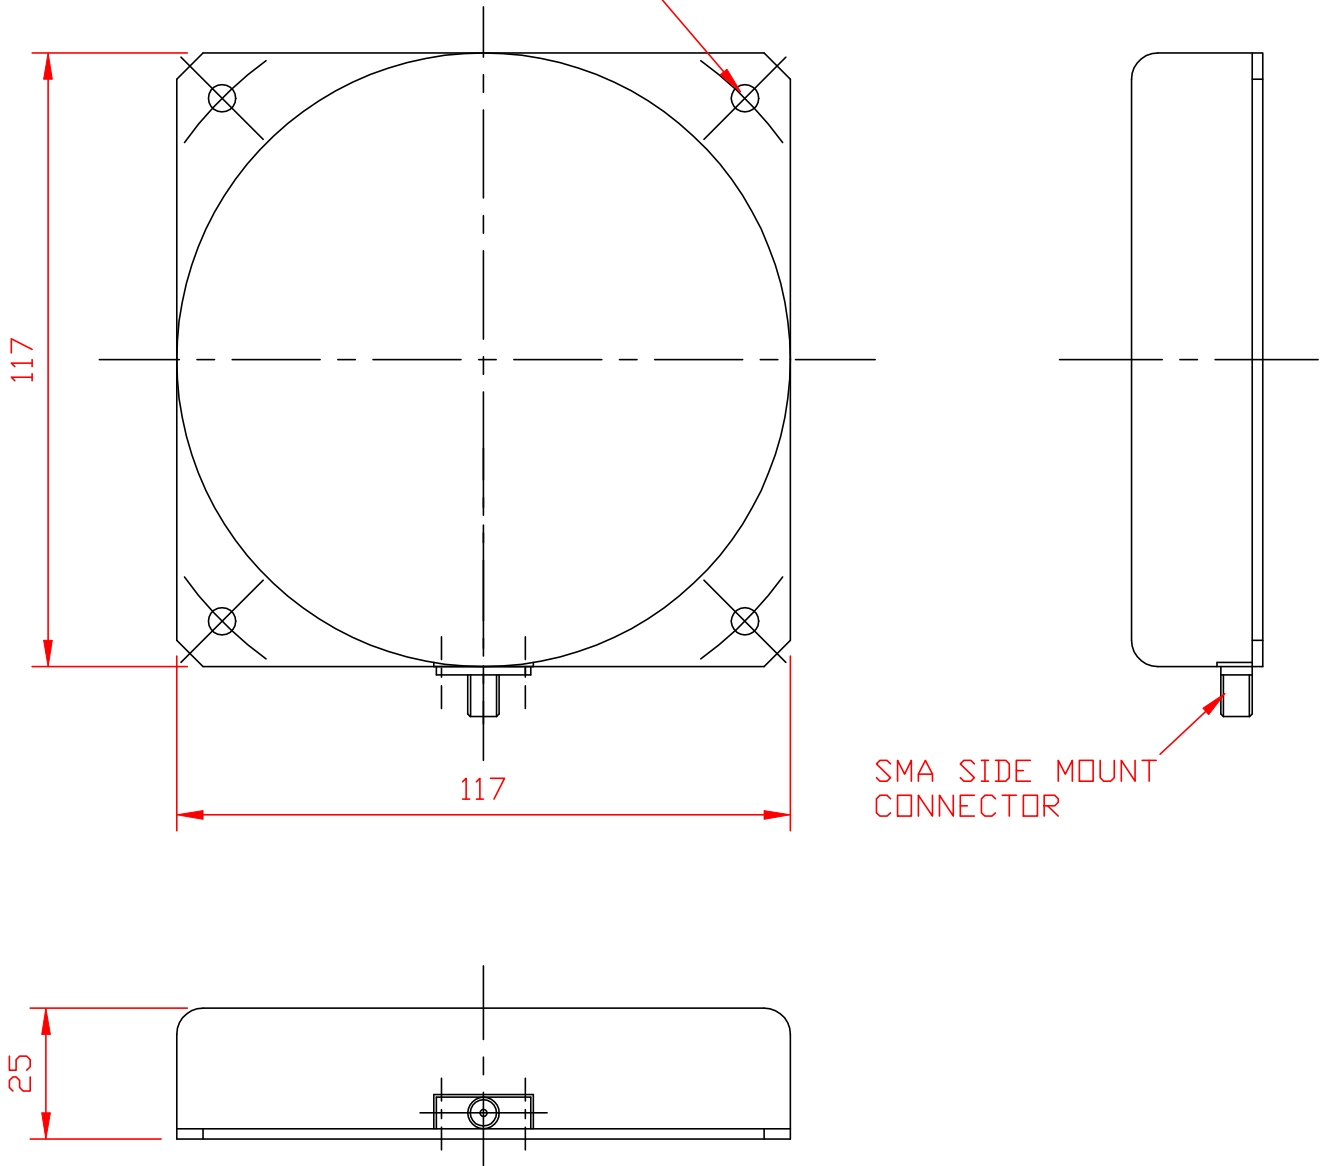

4 OFF HOLES  $\phi$ 5.2mm  
EQUI SP ON 141.0mm PCD

SMA SIDE MOUNT  
CONNECTOR

TOLERANCES < UNLESS STATED >		REV. No	DESCRIPTION	DATE	INIT
IMPERIAL		DRG. No	TITLE	DRAWN	M. DAWSON
FRACTIONS	+/- 1/64		OUTLINE DRAWING	SCALE	N.T.S.
.XX	+/- 0.010		DIRECTIONAL PATCH ANTENNA	DATE	Nov. '06
.XXX	+/- 0.005		1.2 - 1.4 GHz BAND	CHECKED	
.XXXX	AS STATED				
METRIC		REVN 1	MAT' L:		
X.	+/- 0.40				
.X	+/- 0.20				
.XX	+/- 0.10				
.XXX	+/- AS STATED				